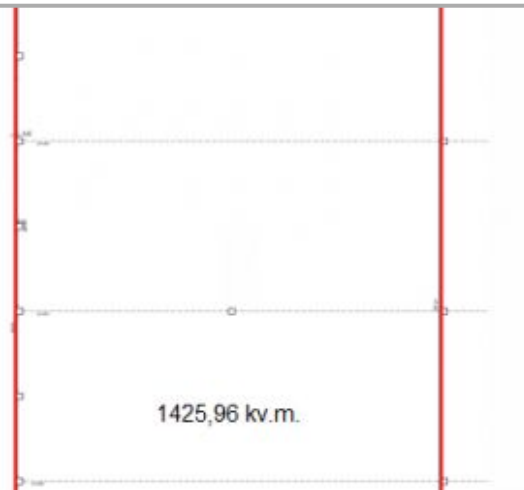

UAB NT Market
Šaulių st. 23a, LT-92233 Klaipėda
Phone: +370 699 86075
info@ntmarket.lt
www.ntmarket.lt

1. Tilžės g. Klaipėda Warehouse and industrial premises for rent

Price: 9 870 €

Type: Warehouse and industrial premises

Action: For rent

Area m²: 1501.11

Floor: 1

Price €/m²: 6.58

Advert ID: 3681

Additional information about advert:

No. of premises	2

Manager:

Name	Surname	Mob. phone	Email
Jūratė	Andrijauskienė	+370 699 86075	jurate@ntmarket.lt