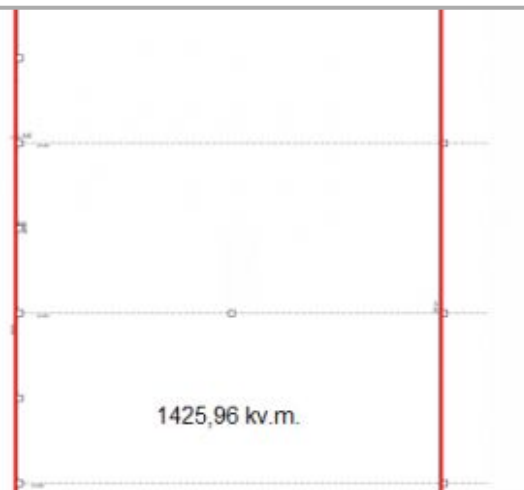

Action: For rent
Area m²: 1501.11
Floor: 1
Price €/m²: 6.58
Advert ID: 3681

Additional information about advert:

No. of premises	2
-----------------	---

Manager:

Name	Surname	Mob. phone	Email
Jūratė	Andrijauskienė	+370 699 86075	jurate@ntmarket.lt