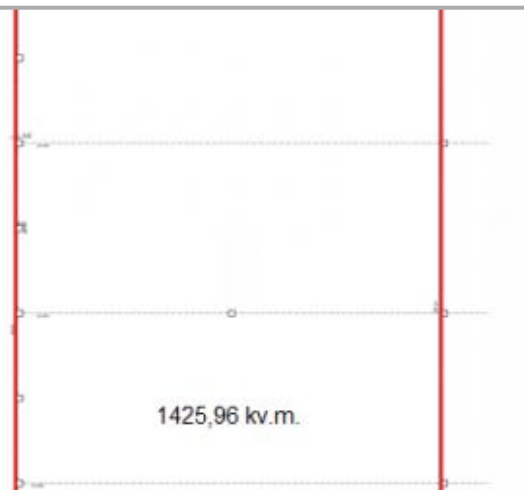

Action: For rent

Area m²: 1501.11

Floor: 1

Price €/m²: 6.58

Advert ID: 3681

Additional information about advert:

No. of premises	2
-----------------	---

Manager: